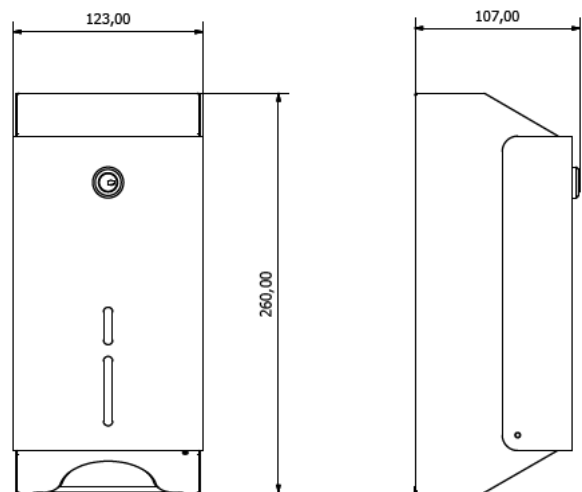

Double bulkpack toilet dispenser

- Toilet tissue dispenser to fix to wall.
- Suitable for 2 standard bulkpack packages.
- Frontal loading, with security lock and key.
- Durability and resistance to corrosion.
- Content viewer.
- Stainless steel polish finish. Also available in satin finish (NOFER 05107.S).

The picture belongs to NOFER 05107.S

TECHNICAL DATA

- Made of stainless steel.
- Dimensions: 260 high x 123 wide x 107 deep mm.
- Consumable: standard bulkpack packages, NOFER 06008.
- Maintenance: Stainless steel needs maintenance because dust can eventually damage the chrome in stainless steel. We recommend monthly cleaning with our special product.

SUGGESTED TEXT FOR PRESCRIPTION

Double bulkpack toilet dispenser NOFER or similar, in stainless steel, to fix to wall. Suitable for 2 standard bulkpack packages. With content viewer and security lock. Dimensions: 260 high x 123 wide x 107 deep mm.

TECHNICAL DRAWING

Dimensions in mm

NOFER S.L.
 Avenida de la fama, 118
 08940 · Cornellà de Llobregat (Barcelona)
 Tel +34 934 742 423 · Fax +34 934 743 548
 nofer@nofer.com · www.nofer.com

Related Products